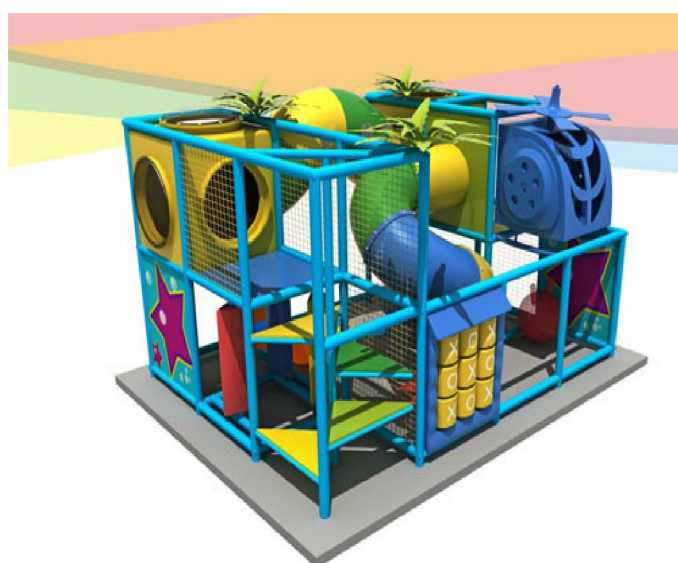

Indoor Playground Equipment

Indoor playground

Item Code: LE-BY003

Unit Size (mm): 7380*6150*2800

Material:

1. Plastic part: LLDPE
2. Gavanized steel, Dia 48mm
3. Pipe thickness: 1.5mm
4. PE netting
5. EVA floor carpet

Age range: 4-12 years old

Capacity: 40 persons

Playground floor height: 1.4meter

Packing Volume (CBM): 17

Item Code: LE-BY004

Unit Size (mm): 4920*3690*2800

Material:

1. Plastic part: LLDPE
2. Gavanized steel, Dia 48mm
3. Pipe thickness: 1.5mm
4. PE netting
5. EVA floor carpet

Age range: 4-12 years old

Capacity: 16 persons

Playground floor height: 1.4meter

Packing Volume (CBM): 14