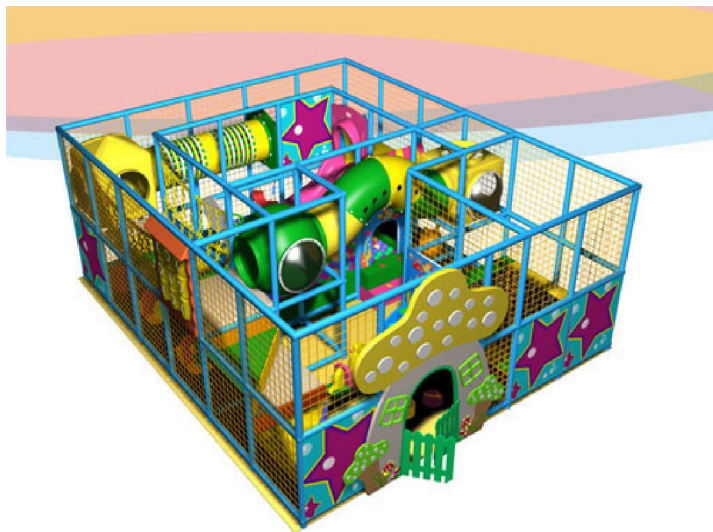

Indoor Playground Equipment

Indoor playground

Item Code: LE-BY003

Unit Size (mm): 7380*6150*2800

Material:

1. Plastic part: LLDPE
2. Gavanized steel, Dia 48mm
3. Pipe thickness: 1.5mm
4. PE netting
5. EVA floor carpet

Age range: 4-12 years old

Capacity: 40 persons

Playground floor height: 1.4meter

Packing Volume (CBM): 17

Item Code: LE-BY004

Unit Size (mm): 4920*3690*2800

Material:

1. Plastic part: LLDPE
2. Gavanized steel, Dia 48mm
3. Pipe thickness: 1.5mm
4. PE netting
5. EVA floor carpet

Age range: 4-12 years old

Capacity: 16 persons

Playground floor height: 1.4meter

Packing Volume (CBM): 14